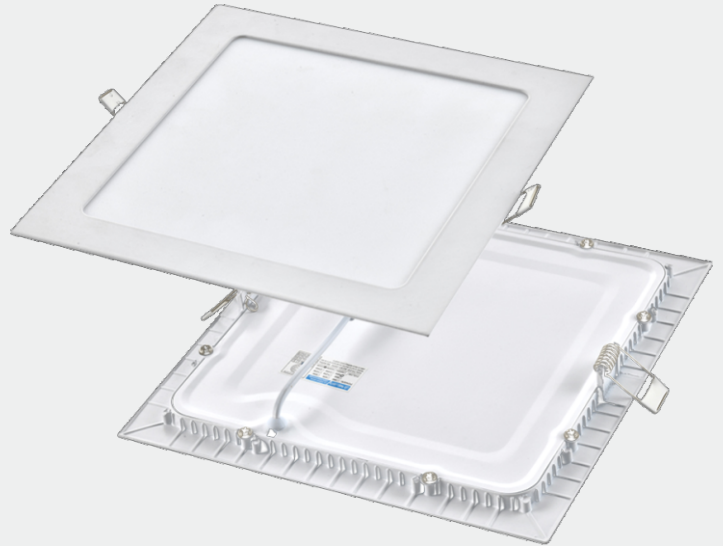

XinleLux

2022 | PRODUCT
CATALOGUE

— Ancient town of China —

Slim round/square panel light

Product parameters

Slim Round panel light

Model	Power	Size(mm)	Cut-out(mm)	Color	luminous flux(lm/w)	RA	Qty
	3W	85mm	75mm	3000-7000K	35-45	≥70	2000PCS
	6W	120mm	100mm	3000-7000K	45-55	≥70	2000PCS
	9W	145mm	130mm	3000-7000K	55-60	≥70	2000PCS
	12W	160mm	145mm	3000-7000K	65-70	≥70	2000PCS
	15W	195mm	185mm	3000-7000K	65-70	≥70	2000PCS
	18W	221mm	200mm	3000-7000K	75-80	≥70	2000PCS
	24W	296mm	280mm	3000-7000K	70-75	≥70	1000PCS

Slim Square panel light

Model	Power	Size(mm)	Cut-out(mm)	Color	luminous flux(lm/w)	RA	Qty
	3W	85mm	75*75mm	3000-7000K	35-45	≥70	2000PCS
	6W	120mm	110*110mm	3000-7000K	45-55	≥70	2000PCS
	9W	145mm	135*135mm	3000-7000K	55-60	≥70	2000PCS
	12W	160mm	155*155mm	3000-7000K	65-70	≥70	2000PCS
	15W	195mm	175*175mm	3000-7000K	65-70	≥70	2000PCS
	18W	221mm	200*200mm	3000-7000K	75-80	≥70	2000PCS
	24W	295mm	285*285mm	3000-7000K	70-75	≥70	1000PCS