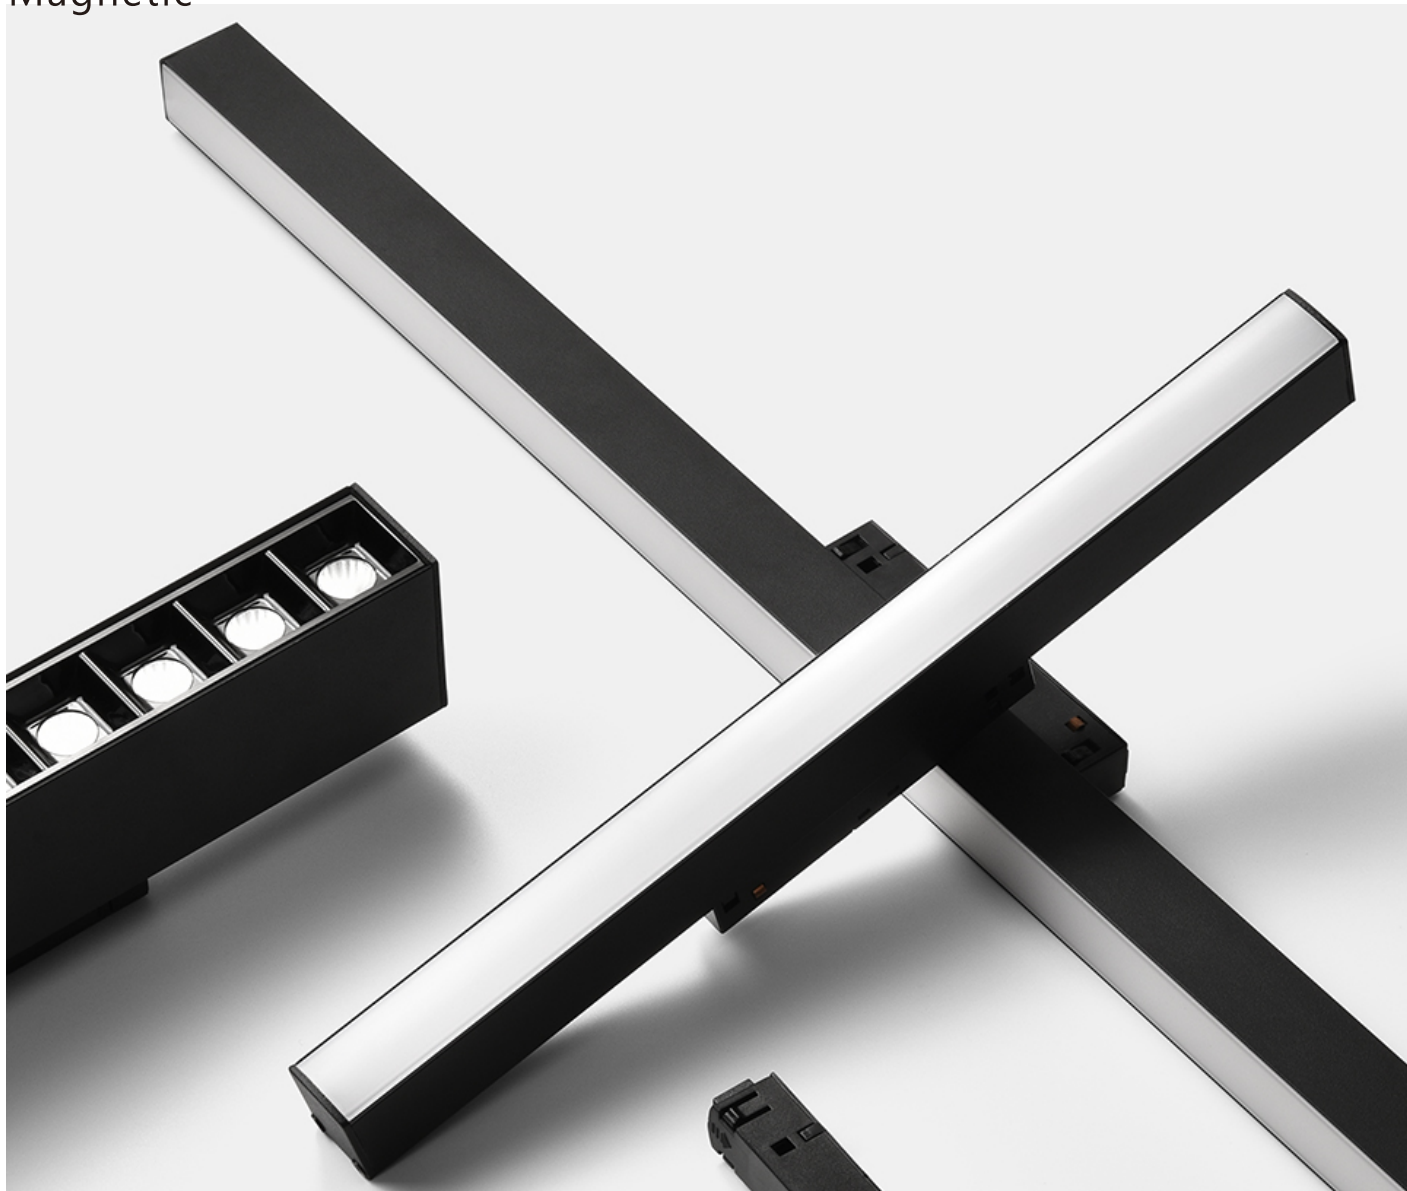

Productparameters

Model	Power	Size(m)	Input Voltage	Material	RA	luminous flux	Qty
	12W	300*22*45	165-220V transfer to DC48V	Alu+PC	≥90	701Lm/W	200PCS
	24W	600*22*45	165-220V transfer to DC48V	Alu+PC	≥90	851Lm/W	200PCS
	36W	900*22*45	165-220V transfer to DC48V	Alu+PC	≥90	901Lm/W	200PCS
	48W	1200*22*45	165-220V transfer to DC48V	Alu+PC	≥90	901Lm/W	200PCS

Model	Power	Size(m)	Input Voltage	Material	Color	RA	luminous flux	Qty
	6W	110*22*25	165-220V transfer to DC48V	Alu	3K/4K/6K	≥90	1001Lm/W	200PCS
	12W	220*22*25	165-220V transfer to DC48V	Alu	3K/4K/6K	≥90	1001Lm/W	200PCS
	18W	325*22*25	165-220V transfer to DC48V	Alu	3K/4K/6K	≥90	1001Lm/W	200PCS